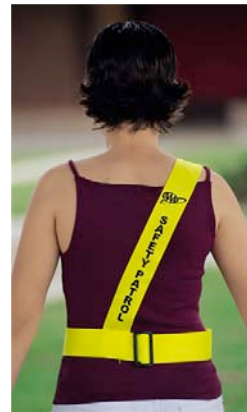

## A proud tradition since 1920,

the AAA School Safety Patrol Program has helped equip patrollers with the skills and resources needed to ensure children walk to and from school safely. The patroller duties are a valuable contribution to the major reduction in pedestrian fatalities and injuries. Since 1935, the effectiveness of the patroller has been a contributing factor in the decrease of student pedestrian death rates for children ages 5 through 14.

## AAA School Safety Patrol Belts

Regular: 36" waist, 38" shoulder

Large: 42" waist, 46" shoulder

X-Large: 45" waist, 49" shoulder

Item	Size	Price
Item #7677	Regular	\$3.85 per belt
Item #7678	Large	\$4.07 per belt
Item #7679	XL	\$4.18 per belt

Make sure members of your AAA School Safety Patrol stand out in a crowd and are visible to oncoming traffic with these fluorescent yellow-green belts. These easy-to-clean belts, made of durable polyester display the AAA logo on the front buckle and have "AAA School Safety F" imprinted on the back.